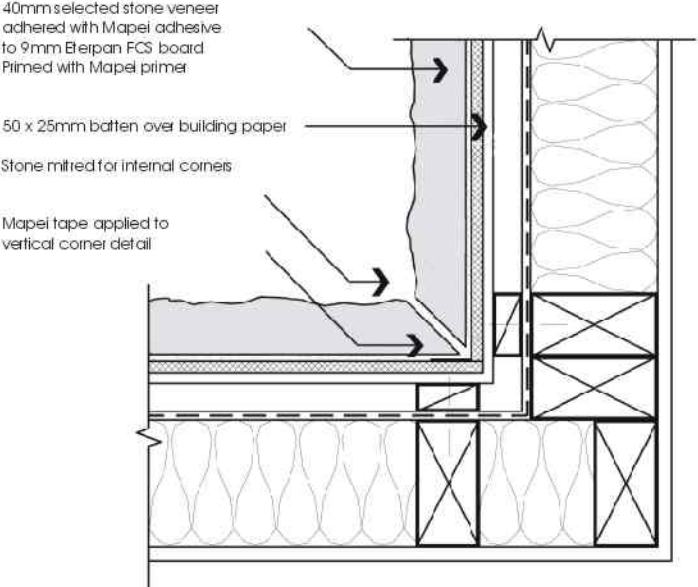

40mm Stone Veneer Specifications

03 Internal Corner Detail

04 External Corner Detail