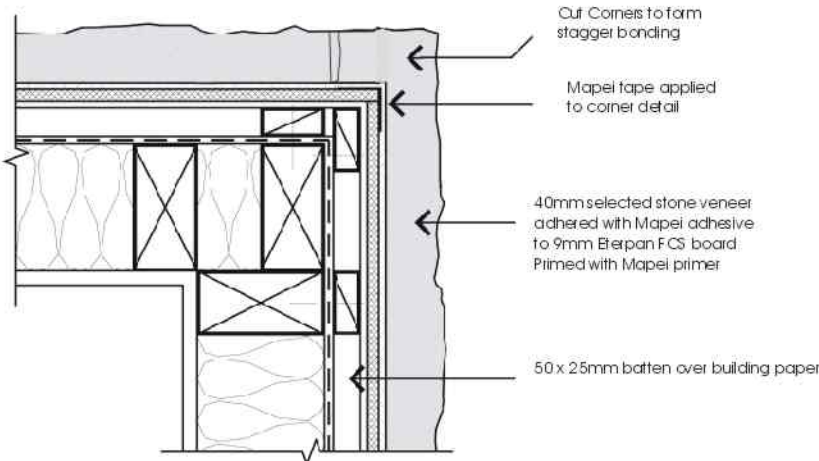

40mm Stone Veneer Specifications

03 Internal Corner Detail

04 External Corner Detail